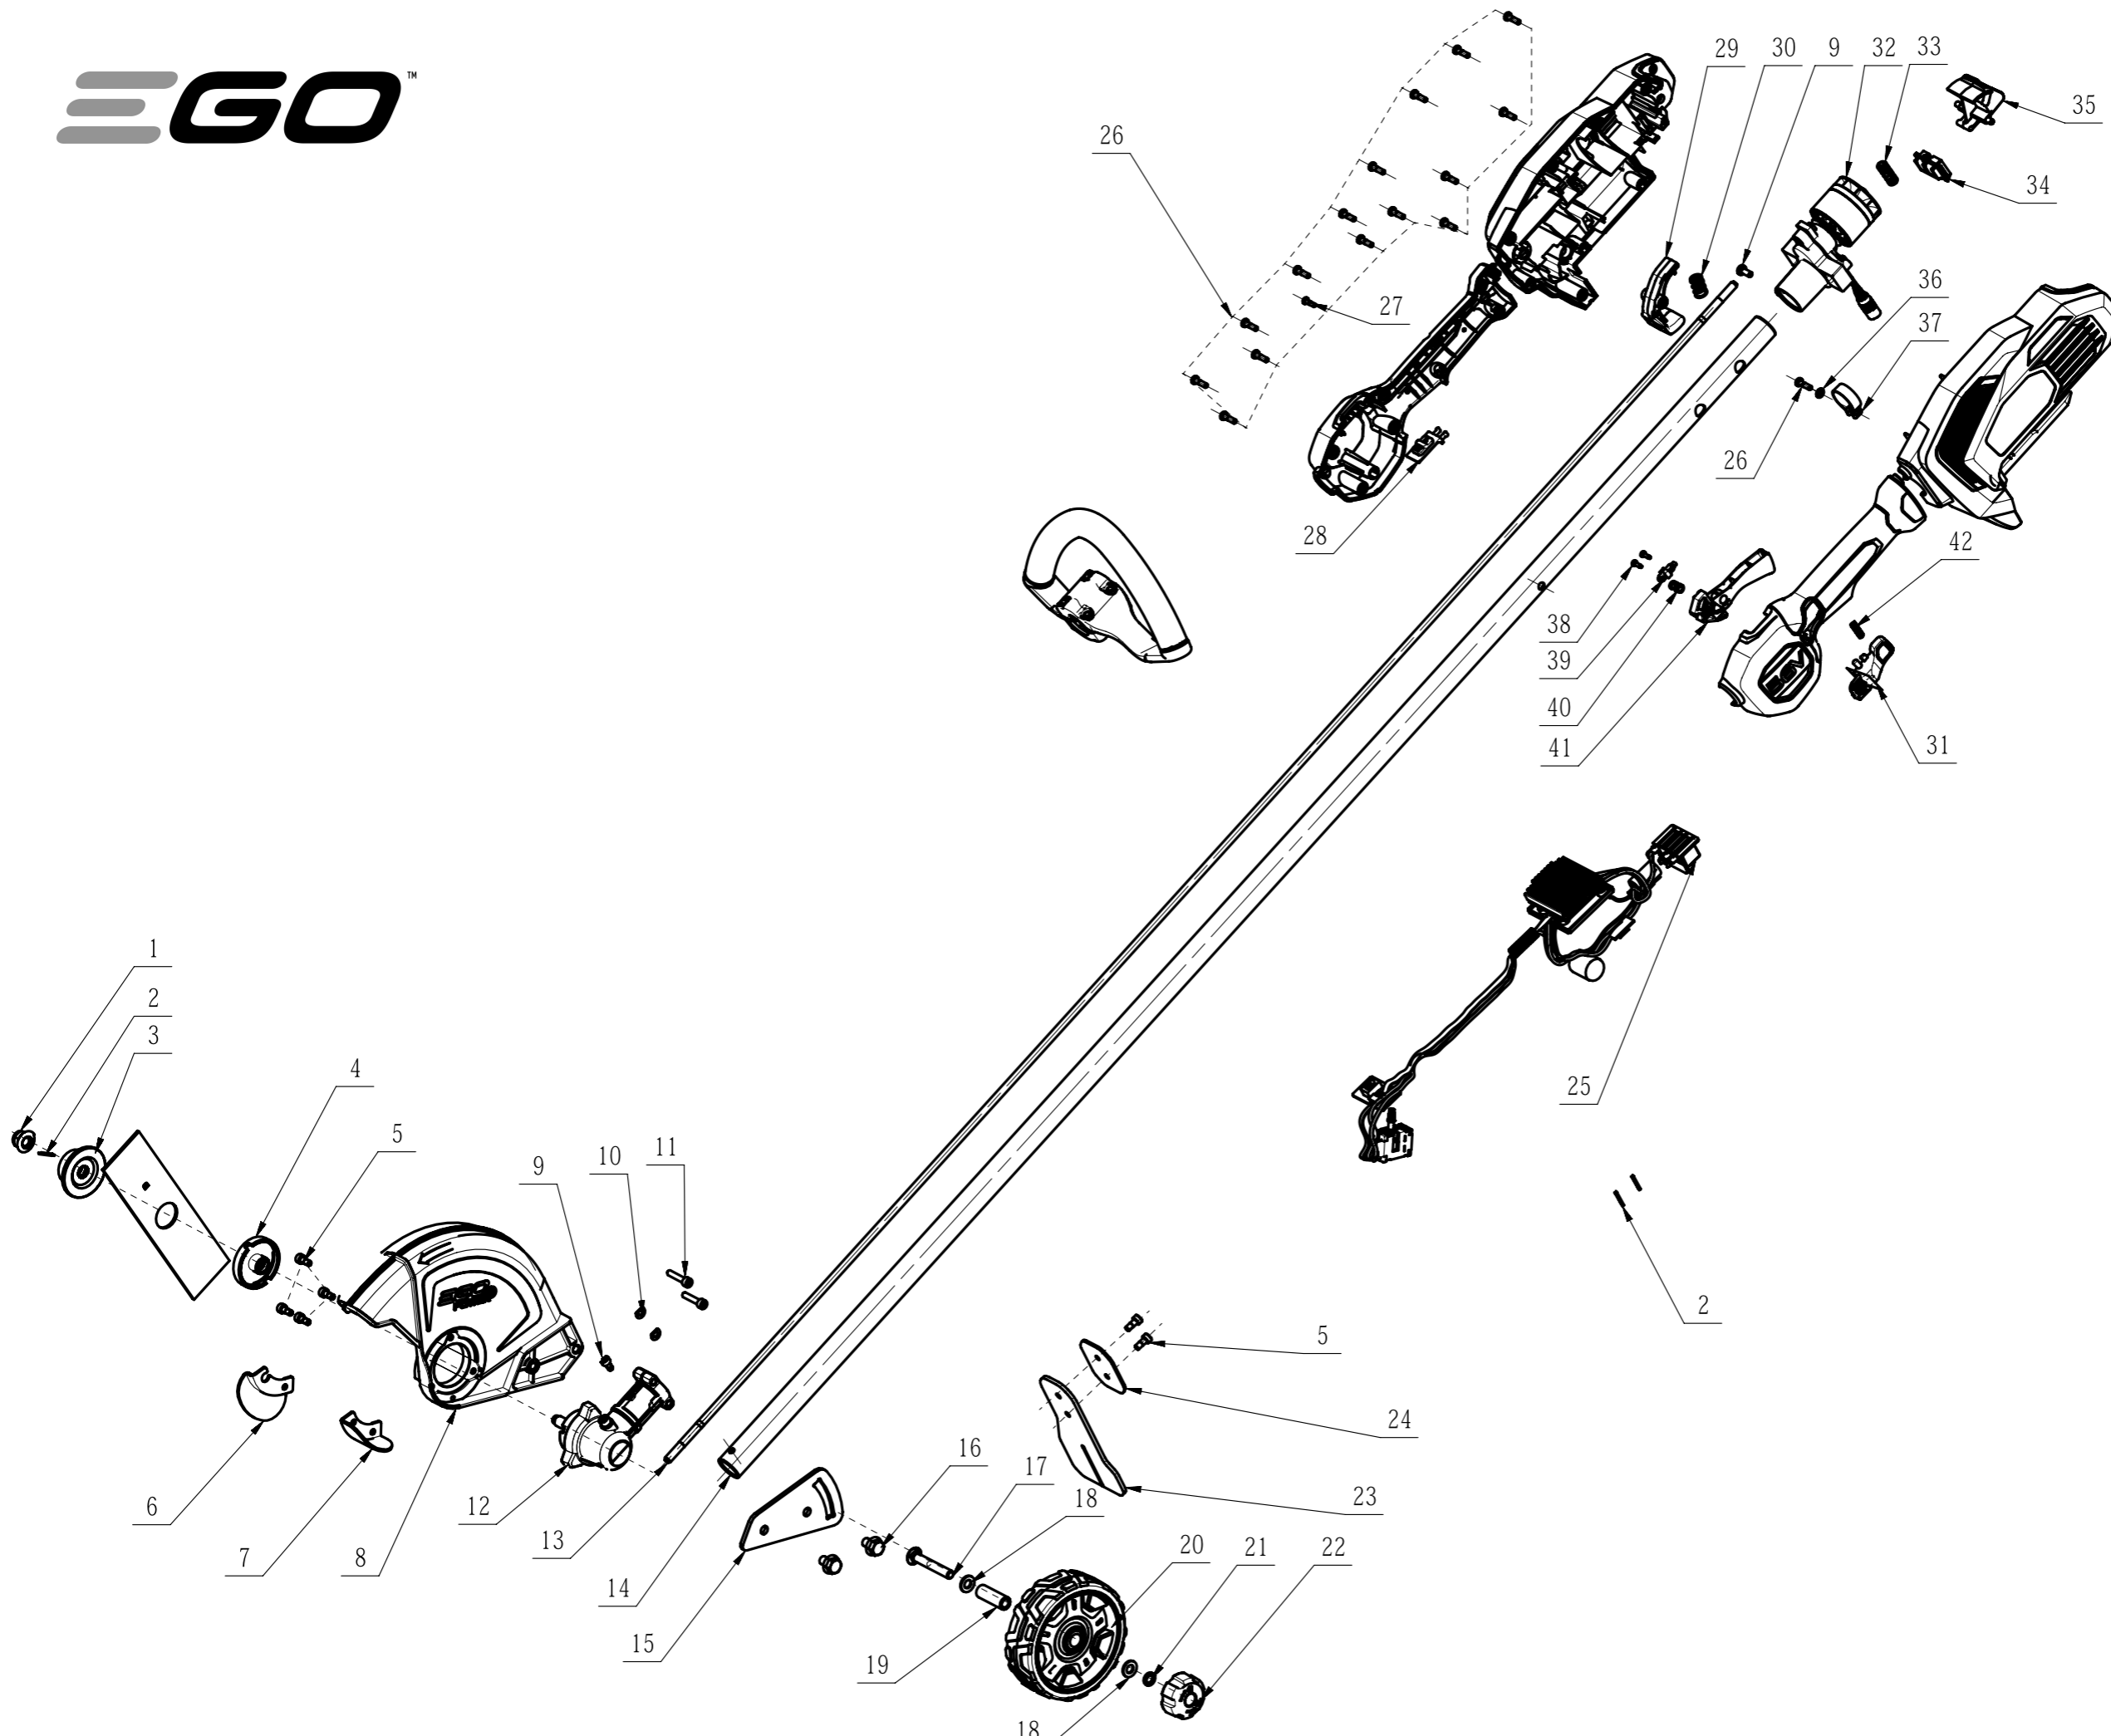

Product Description:Edger
Model Number:ED0800
Service Item Number:0760071001S01
Version:A
Issue Date: 2023/05/20

Service Part List_ED0800_Version A

No.	Product Model#	Part Number	Description	Qty
1	ED0800	5630292001	Nut	1
2	ED0800	5670436001	Split pin	3
3	ED0800	3552523001	Outer Flange	1
4	ED0800	3552522001	Inner Flange	1
5	ED0800	5620018002	Hexagon Socket Screw	6
6	ED0800	3705433001	Guide Plate	1
7	ED0800	3705450001	Support Plate	1
8	ED0800	3421873001	Shield	1
9	ED0800	5620050007	Screw	2
10	ED0800	5650598001	Washer	2
11	ED0800	5620216003	Hexagon Socket Screw	2
12	ED0800	2824795001	Gear Case ASSY	1
13	ED0800	3552666001	Shaft	1
14	ED0800	2825710002	Tube Assembly	1
15	ED0800	3705444001	Height Adjusting Plate	1
16	ED0800	5640010004	Hexagon Flange Bolt	2
17	ED0800	5640245001	Square Neck Bolt	1
18	ED0800	5650025001	Plain Washer	2
19	ED0800	3552519001	Screw Sleeve	1
20	ED0800	2824793001	Wheel Assembly	1
21	ED0800	5650026005	Spring Washer	1
22	ED0800	3402815001	Knob	1
23	ED0800	3706120001	Rubber Pad	1
24	ED0800	3706121001	Clamp	1
25	ED0800	2830180001	Electric Assembly	1
26	ED0800	5620479001	Screw	16
27	ED0800	5610305001	Tapping Screw	1
28	ED0800	3128276001	Speed Change Button	1
29	ED0800	3128266001	Lever	1
30	ED0800	3660614001	Compression Spring	1
31	ED0800	3128577001	Lock-off Trigger	1
32	ED0800	2824787006	Motor & Gear ASSY	1
33	ED0800	3660013001	Spring1	1

34	ED0800	3127202001	Power Pack Button	1
35	ED0800	3127201001	Release Button	1
36	ED0800	5650005001	Plain Washer	1
37	ED0800	3705178001	Fixed Ring	1
38	ED0800	5610011006	Tapping Screw	2
39	ED0800	3126865001	Clamp Block	1
40	ED0800	3660235001	Spring	1
41	ED0800	3128578002	Switch Trigger	1
42	ED0800	3660075001	Spring	1